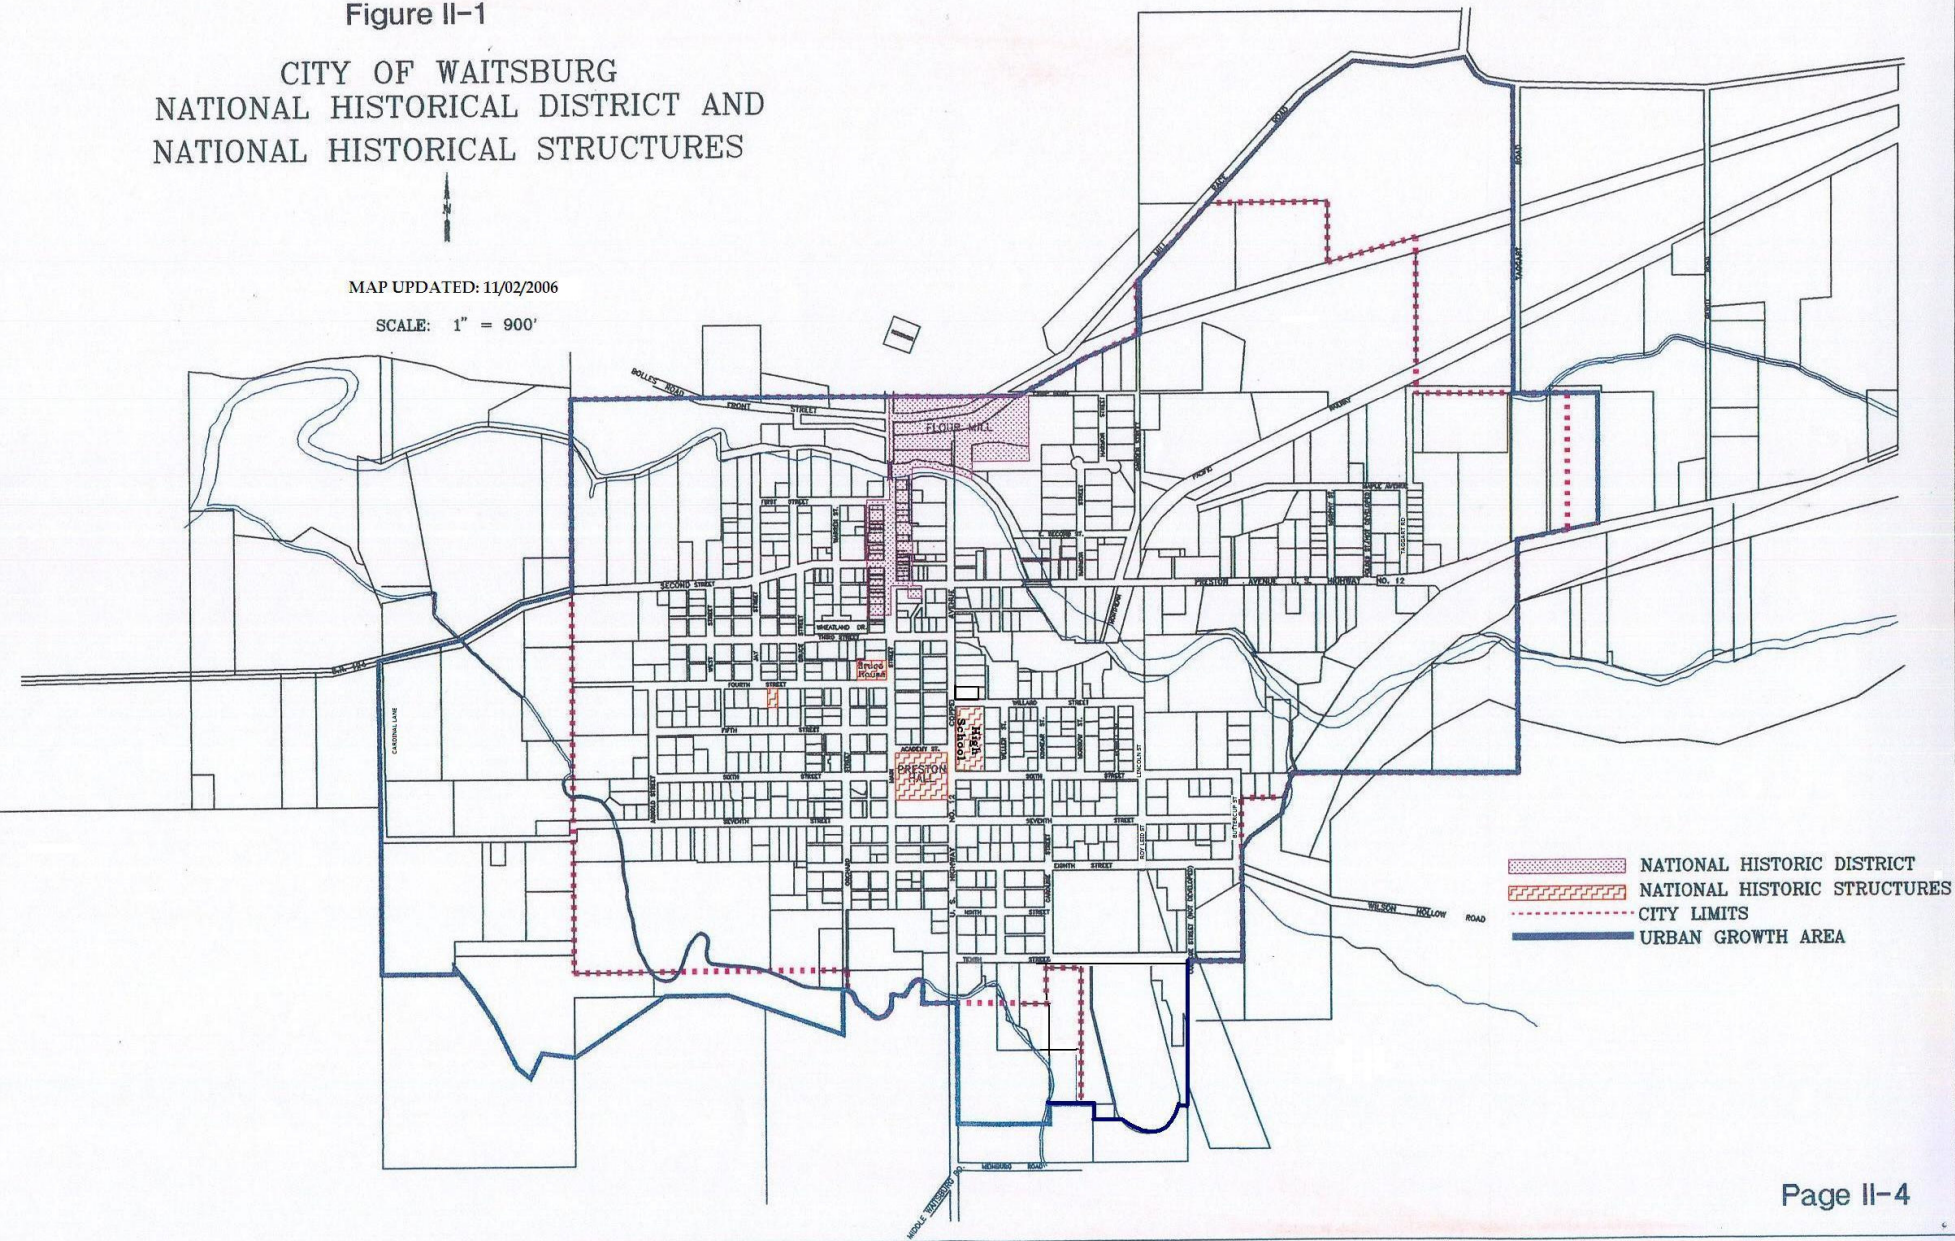

Figure II-1

CITY OF WAITSBURG
NATIONAL HISTORICAL DISTRICT AND
NATIONAL HISTORICAL STRUCTURES

MAP UPDATED: 11/02/2006

SCALE: 1" = 900'

-  NATIONAL HISTORIC DISTRICT
-  NATIONAL HISTORIC STRUCTURES
-  CITY LIMITS
-  URBAN GROWTH AREA