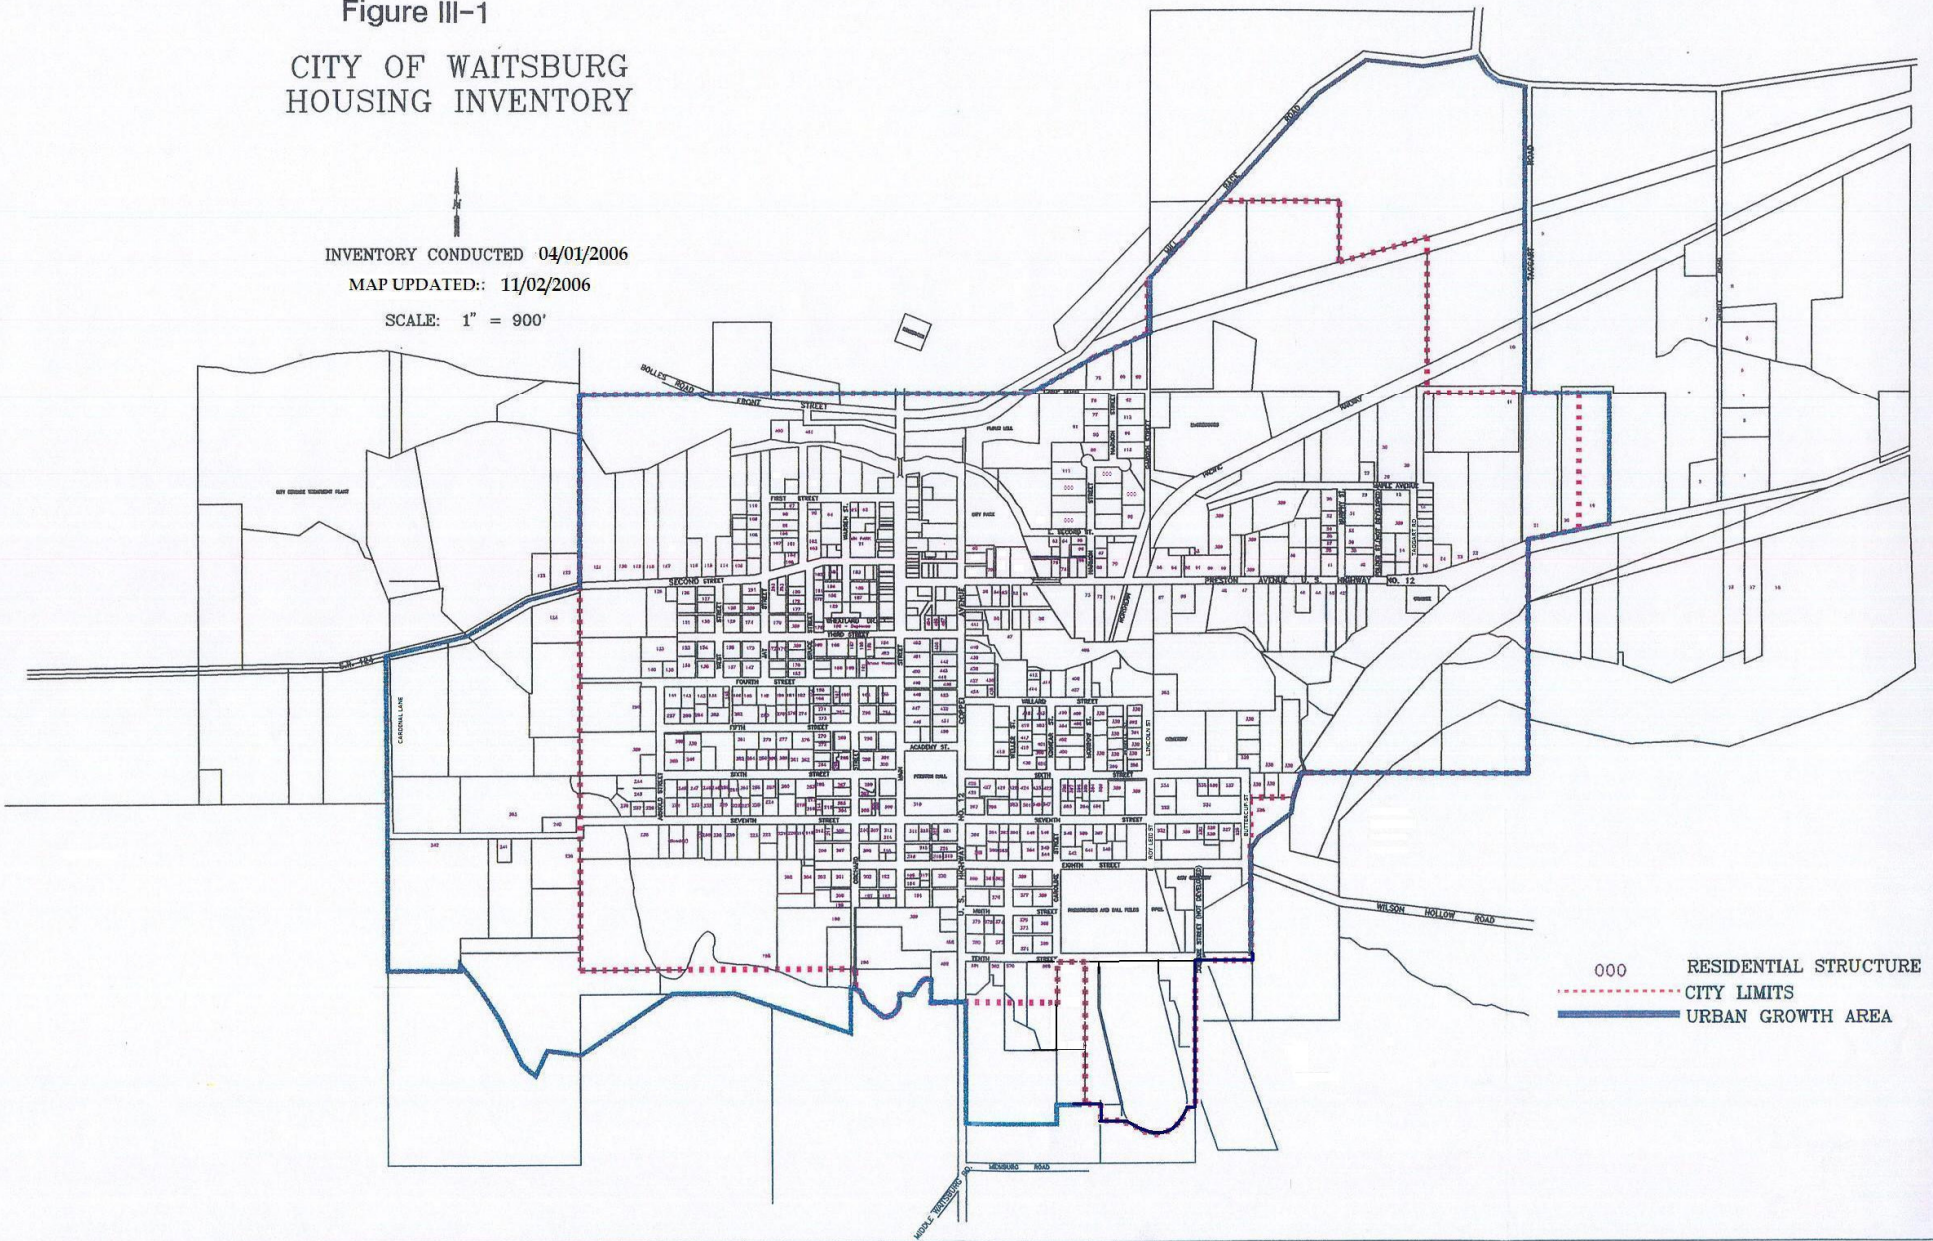

Figure III-1
CITY OF WAITSBURG
HOUSING INVENTORY

INVENTORY CONDUCTED 04/01/2006
MAP UPDATED: 11/02/2006
SCALE: 1" = 900'

- 000 RESIDENTIAL STRUCTURE
- CITY LIMITS
- URBAN GROWTH AREA